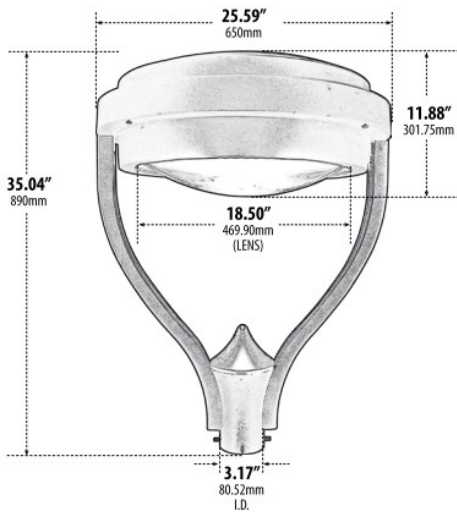

Project Name:

Type:

Quantity:

FIXTURE SPECIFICATIONS

INTENDED USE

The Alcon Lighting 11403 Architectural LED Post Light Fixture is designed to work in building perimeter areas and public spaces to compliment a wide variety of architectural styles. Area Lights provide high light efficiency. Outdoor post lights create a nostalgic atmosphere and are best applied in parking lots, plazas, shopping malls, gardens, roadways, and areas with pedestrian activity.

FEATURES

Construction: Powder coated cast aluminum post top. Pre-wired with UL listed wire/cable.

Lumens: 2700 Lumen

Wattage: 30 Watts

Color Temperature: 5000K

Voltage: 85-265V

Finish: Black

Listing: ETL Approval Pending

Optional Pole

ORDERING INFORMATION Example: (11403-10R)

Model	Pole
11403	Blank Not Required
10R	10' H 3" D Round
15R	15' H 3.5" D Round
20S	20' H 4" D Square